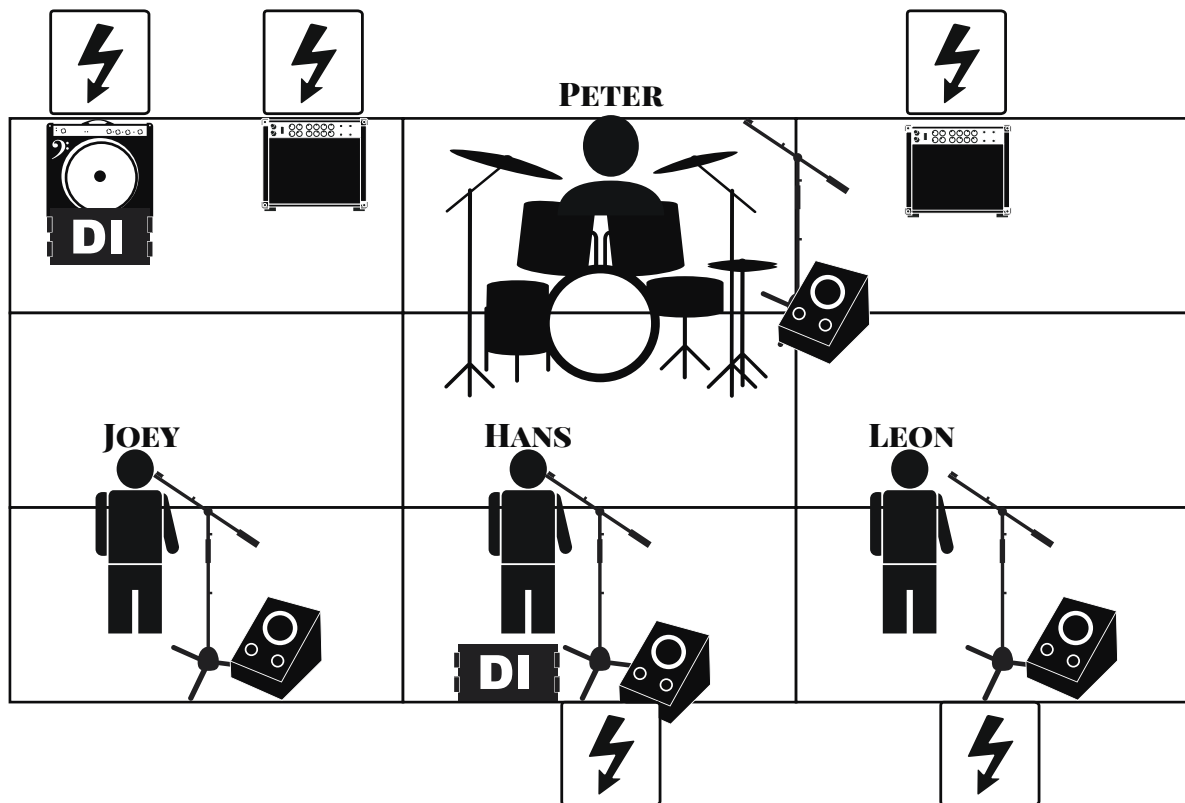

## Technical Rider

### Patch plan

Name	Plays	Amp	DI	Mic
Hans	Vox / Electric guitar / acoustic guitar	Yes	1	1 vox
Joey	Vox / Bass guitar	Yes	1	1 vox
Peter	Vox / Drums	No	No	1 vox 1 Drum mic set
Leon	Vox / Electric guitar	Yes	No	1 vox

### Stageplot